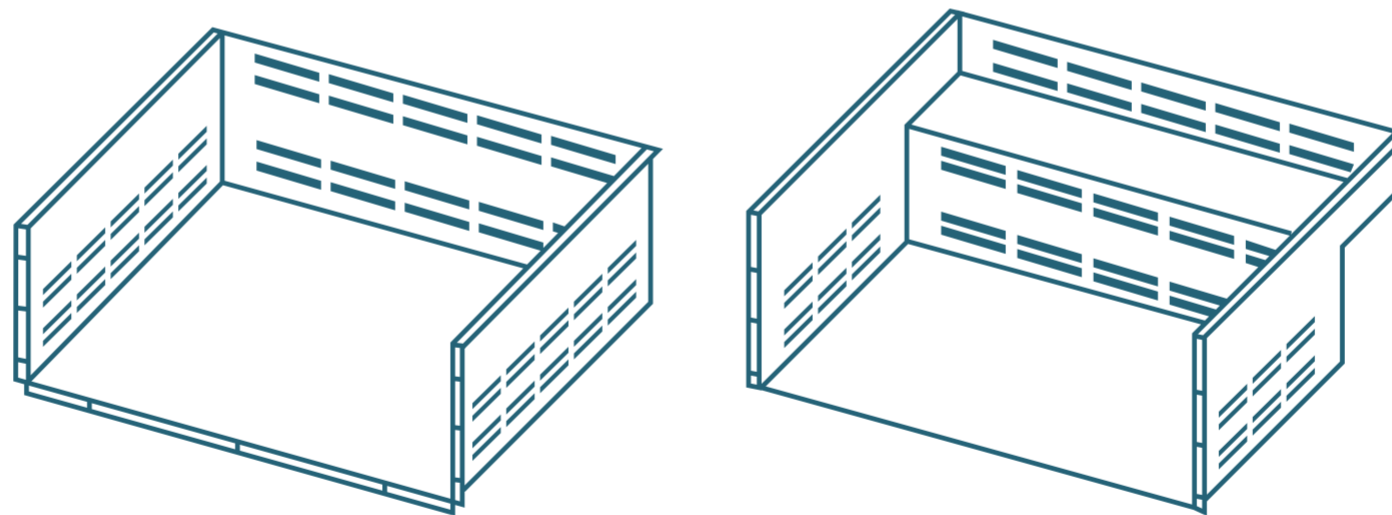

# NWBM288GN1

*Freestanding or built-in wine cooler , 1 zone, 88 bottles*

*Configuration 88 bouteilles (Bordeaux) maximum.*

*Configuration up to 196 standard cans distributed across the two drawers.*

*(Can measuring 66 mm in diameter and 115 mm in height)*